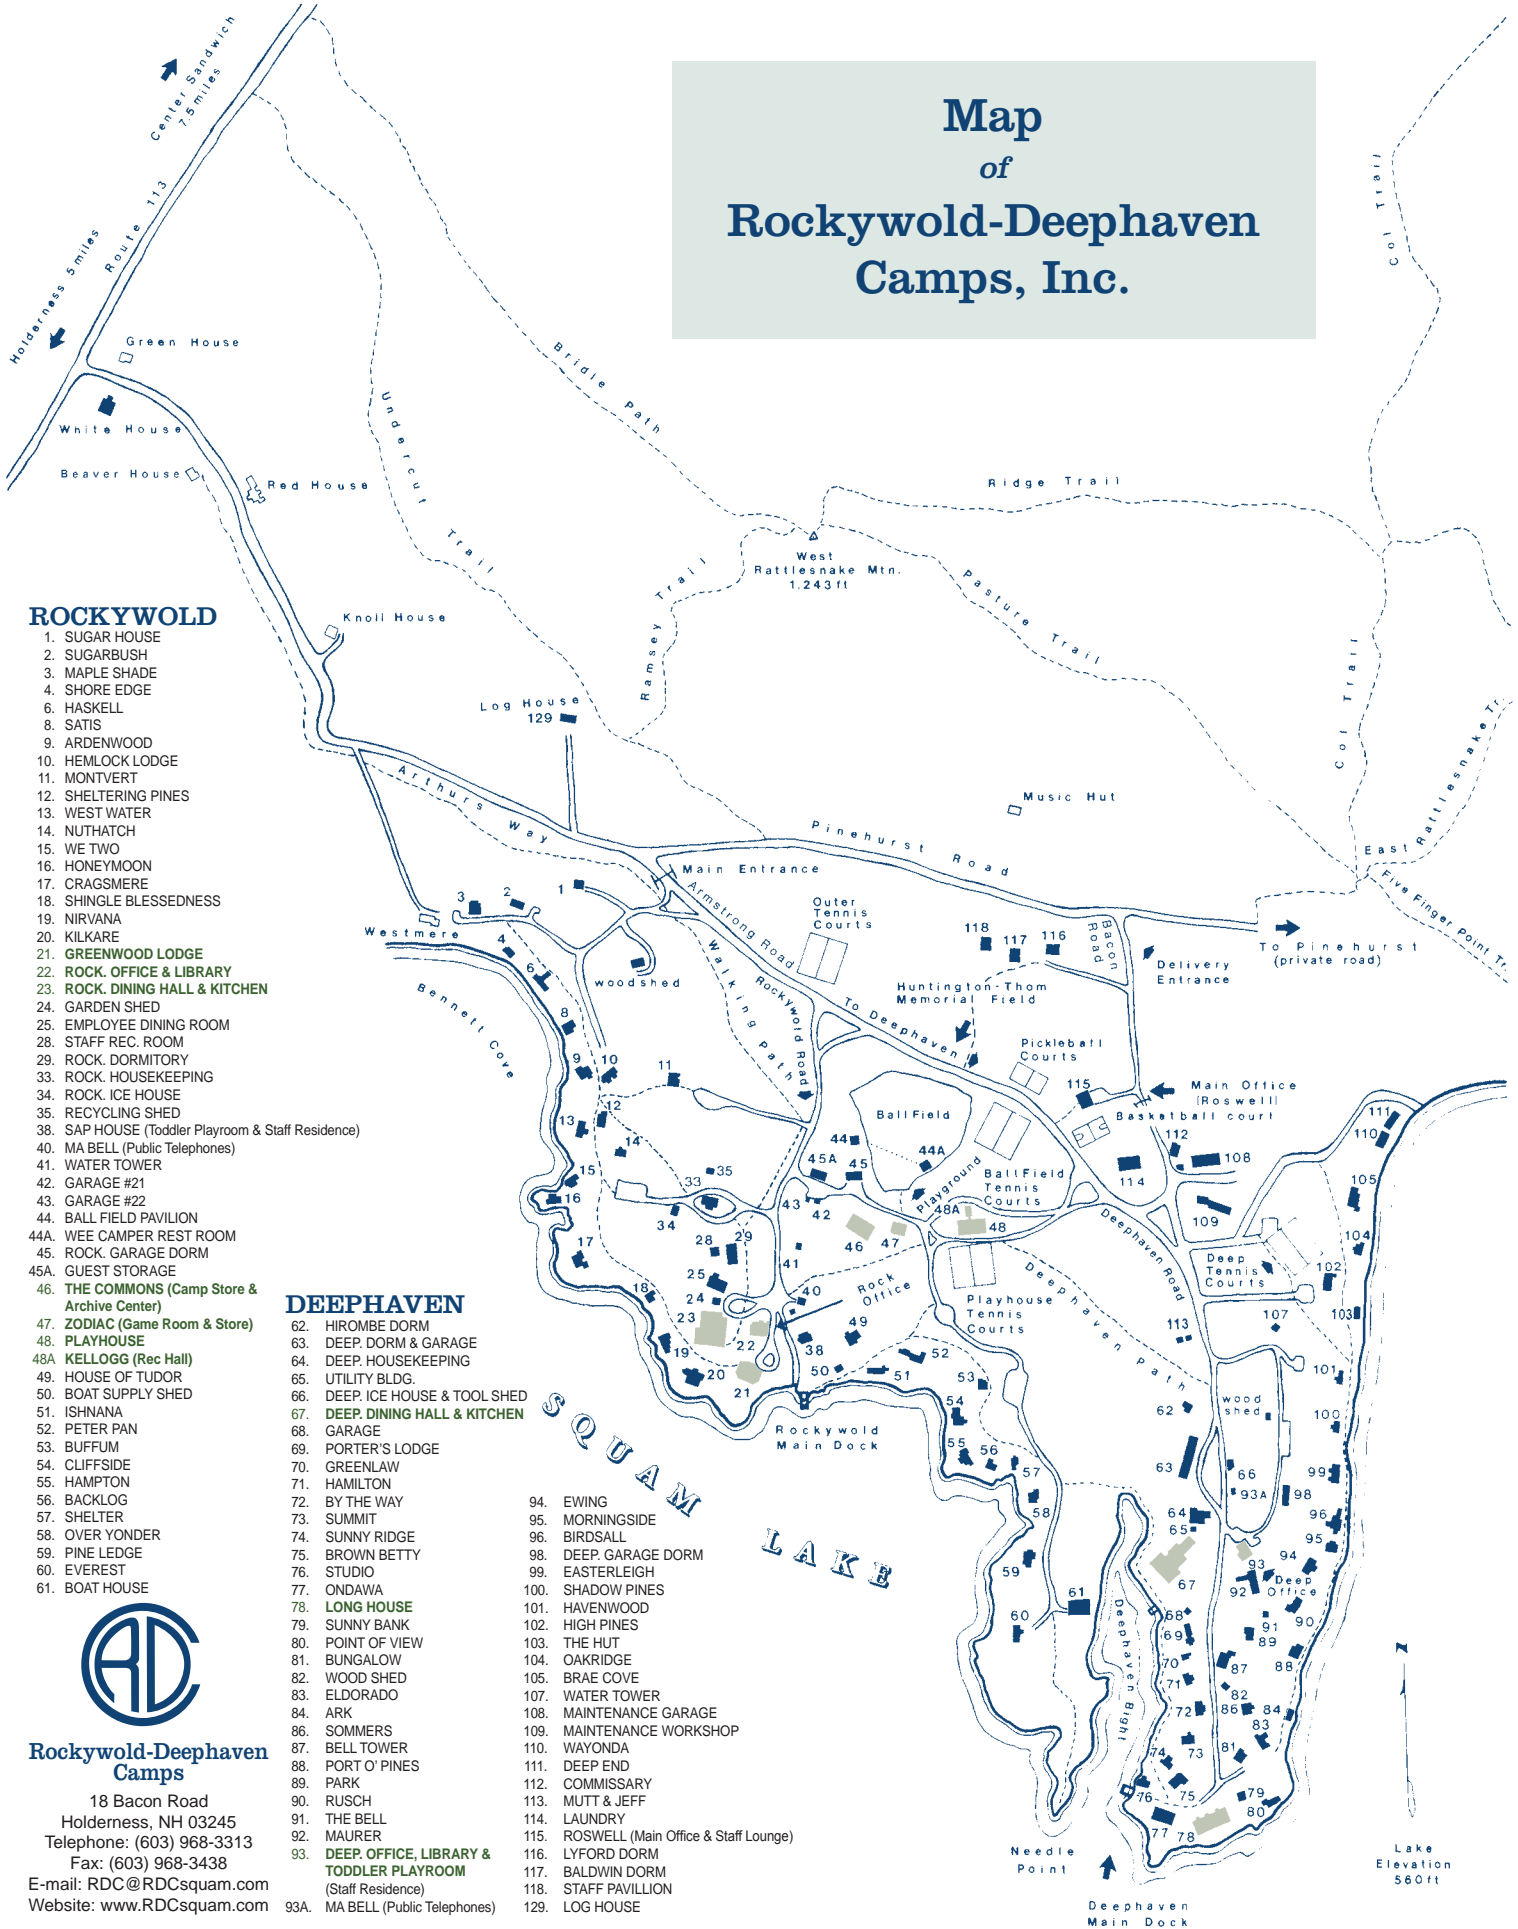

Map of Rockywold-Deephaven Camps, Inc.

ROCKYWOLD

1. SUGAR HOUSE
2. SUGARBUSH
3. MAPLE SHADE
4. SHORE EDGE
6. HASKELL
8. SATIS
9. ARDENWOOD
10. HEMLOCK LODGE
11. MONTVERT
12. SHELTERING PINES
13. WEST WATER
14. NUTHATCH
15. WE TWO
16. HONEYMOON
17. CRAGSMERE
18. SHINGLE BLESSEDNESS
19. NIRVANA
20. KILKARE
21. GREENWOOD LODGE
22. ROCK. OFFICE & LIBRARY
23. ROCK. DINING HALL & KITCHEN
24. GARDEN SHED
25. EMPLOYEE DINING ROOM
28. STAFF REC. ROOM
29. ROCK. DORMITORY
33. ROCK. HOUSEKEEPING
34. ROCK. ICE HOUSE
35. RECYCLING SHED
38. SAP HOUSE (Toddler Playroom & Staff Residence)
40. MA BELL (Public Telephones)
41. WATER TOWER
42. GARAGE #21
43. GARAGE #22
44. BALL FIELD PAVILION
- 44A. WEE CAMPER REST ROOM
45. ROCK. GARAGE DORM
- 45A. GUEST STORAGE
46. THE COMMONS (Camp Store & Archive Center)