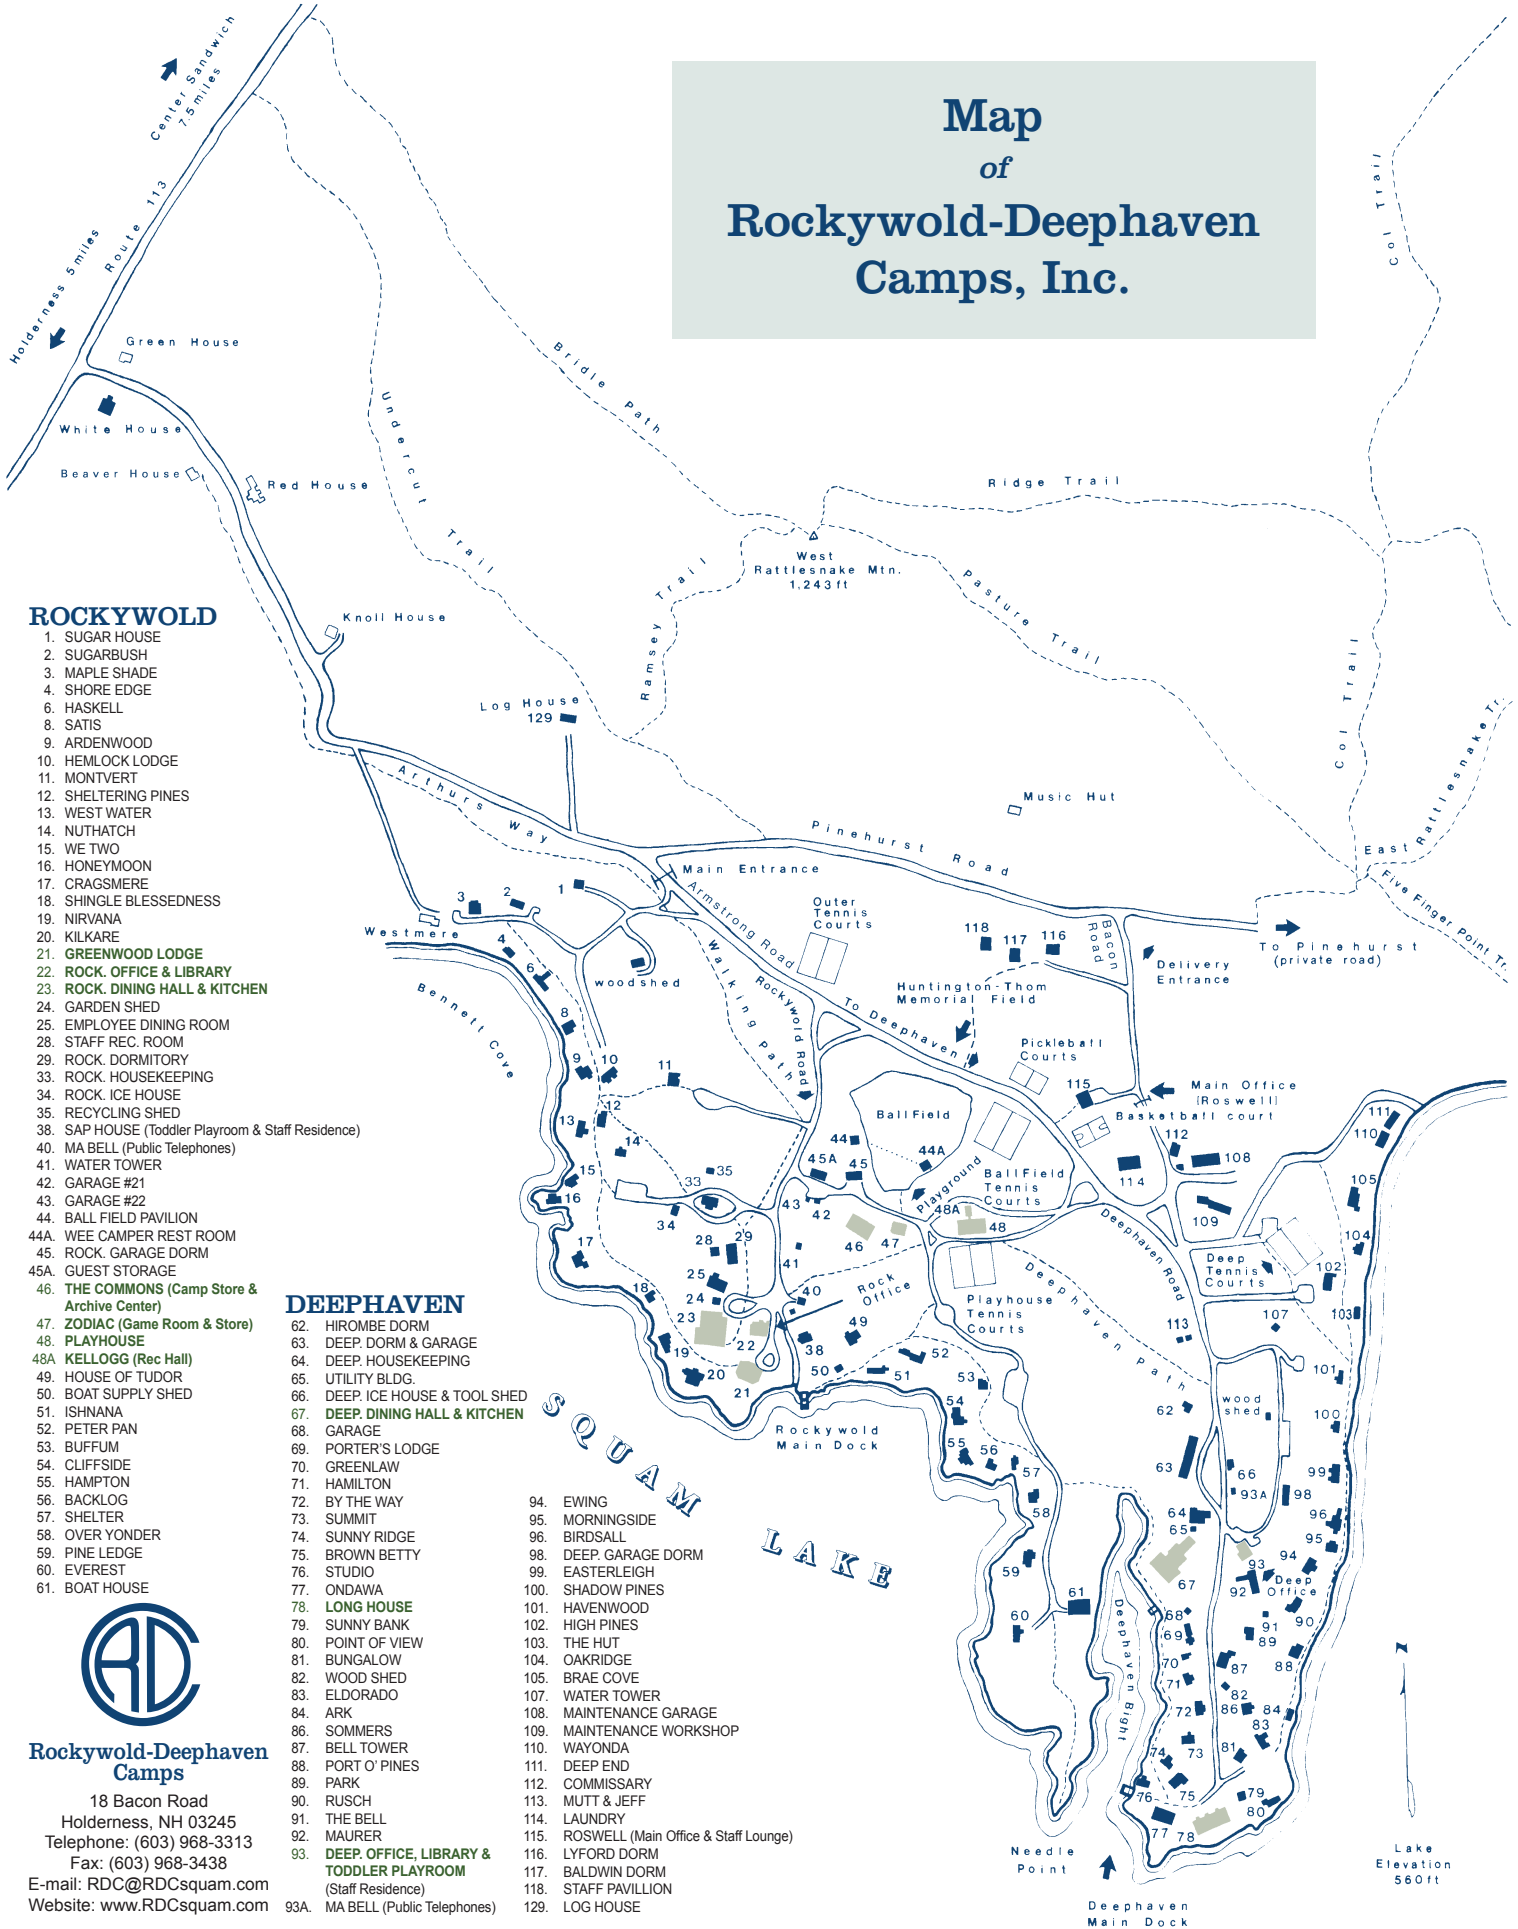

Map of Rockywold-Deephaven Camps, Inc.

ROCKYWOLD

1. SUGAR HOUSE
2. SUGARBUSH
3. MAPLE SHADE
4. SHORE EDGE
6. HASKELL
8. SATIS
9. ARDENWOOD
10. HEMLOCK LODGE
11. MONTVERT
12. SHELTERING PINES
13. WEST WATER
14. NUTHATCH
15. WE TWO
16. HONEYMOON
17. CRAGSMERE
18. SHINGLE BLESSEDNESS
19. NIRVANA
20. KILKARE
21. GREENWOOD LODGE
22. ROCK. OFFICE & LIBRARY
23. ROCK. DINING HALL & KITCHEN
24. GARDEN SHED
25. EMPLOYEE DINING ROOM
28. STAFF REC. ROOM
29. ROCK. DORMITORY
33. ROCK. HOUSEKEEPING
34. ROCK. ICE HOUSE
35. RECYCLING SHED
38. SAP HOUSE (Toddler Playroom & Staff Residence)
40. MA BELL (Public Telephones)
41. WATER TOWER
42. GARAGE #21
43. GARAGE #22
44. BALL FIELD PAVILION
- 44A. WEE CAMPER REST ROOM
45. ROCK. GARAGE DORM
- 45A. GUEST STORAGE
46. THE COMMONS (Camp Store & Archive Center)