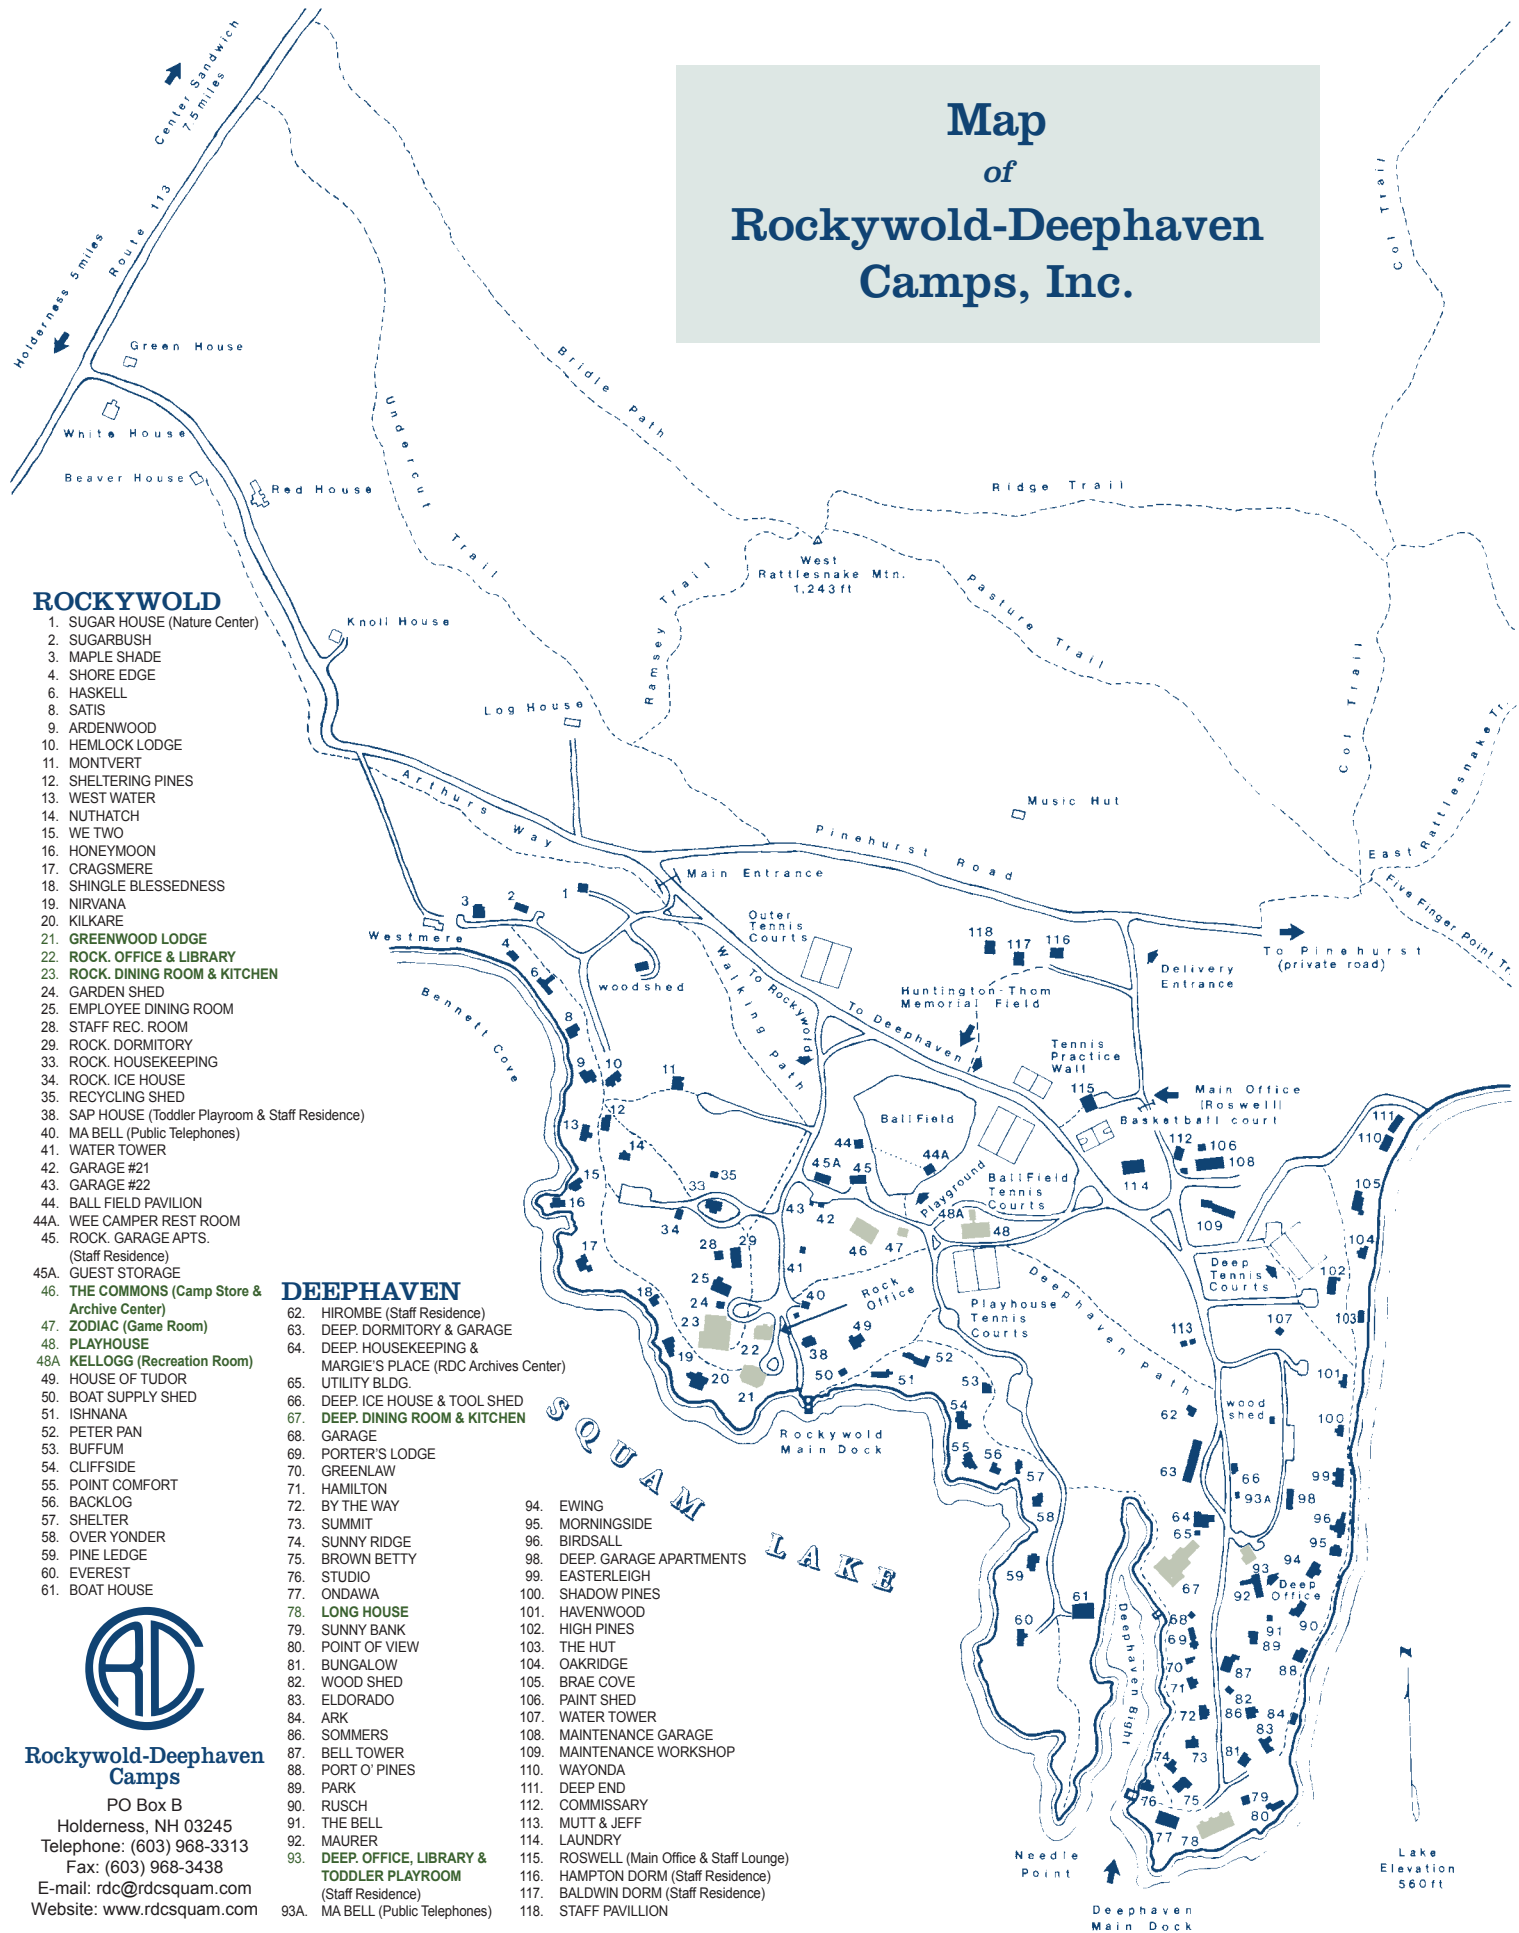

## ROCKYWOLD

1. SUGAR HOUSE (Nature Center)
2. SUGARBUSH
3. MAPLE SHADE
4. SHORE EDGE
6. HASKELL
8. SATIS
9. ARDENWOOD
10. HEMLOCK LODGE
11. MONVERT
12. SHELTERING PINES
13. WEST WATER
14. NUTHATCH
15. WE TWO
16. HONEYMOON
17. CRAGSMERE
18. SHINGLE BLESSEDNESS
19. NIRVANA
20. KILKARE
21. GREENWOOD LODGE
22. ROCK. OFFICE & LIBRARY
23. ROCK. DINING ROOM & KITCHEN
24. GARDEN SHED
25. EMPLOYEE DINING ROOM
28. STAFF REC. ROOM
29. ROCK. DORMITORY
33. ROCK. HOUSEKEEPING
34. ROCK. ICE HOUSE
35. RECYCLING SHED
38. SAP HOUSE (Toddler Playroom & Staff Residence)
40. MA BELL (Public Telephones)
41. WATER TOWER
42. GARAGE #21
43. GARAGE #22
44. BALL FIELD PAVILION
- 44A. WEE CAMPER REST ROOM
45. ROCK. GARAGE APTS. (Staff Residence)
- 45A. GUEST STORAGE
46. THE COMMONS (Camp Store & Archive Center)