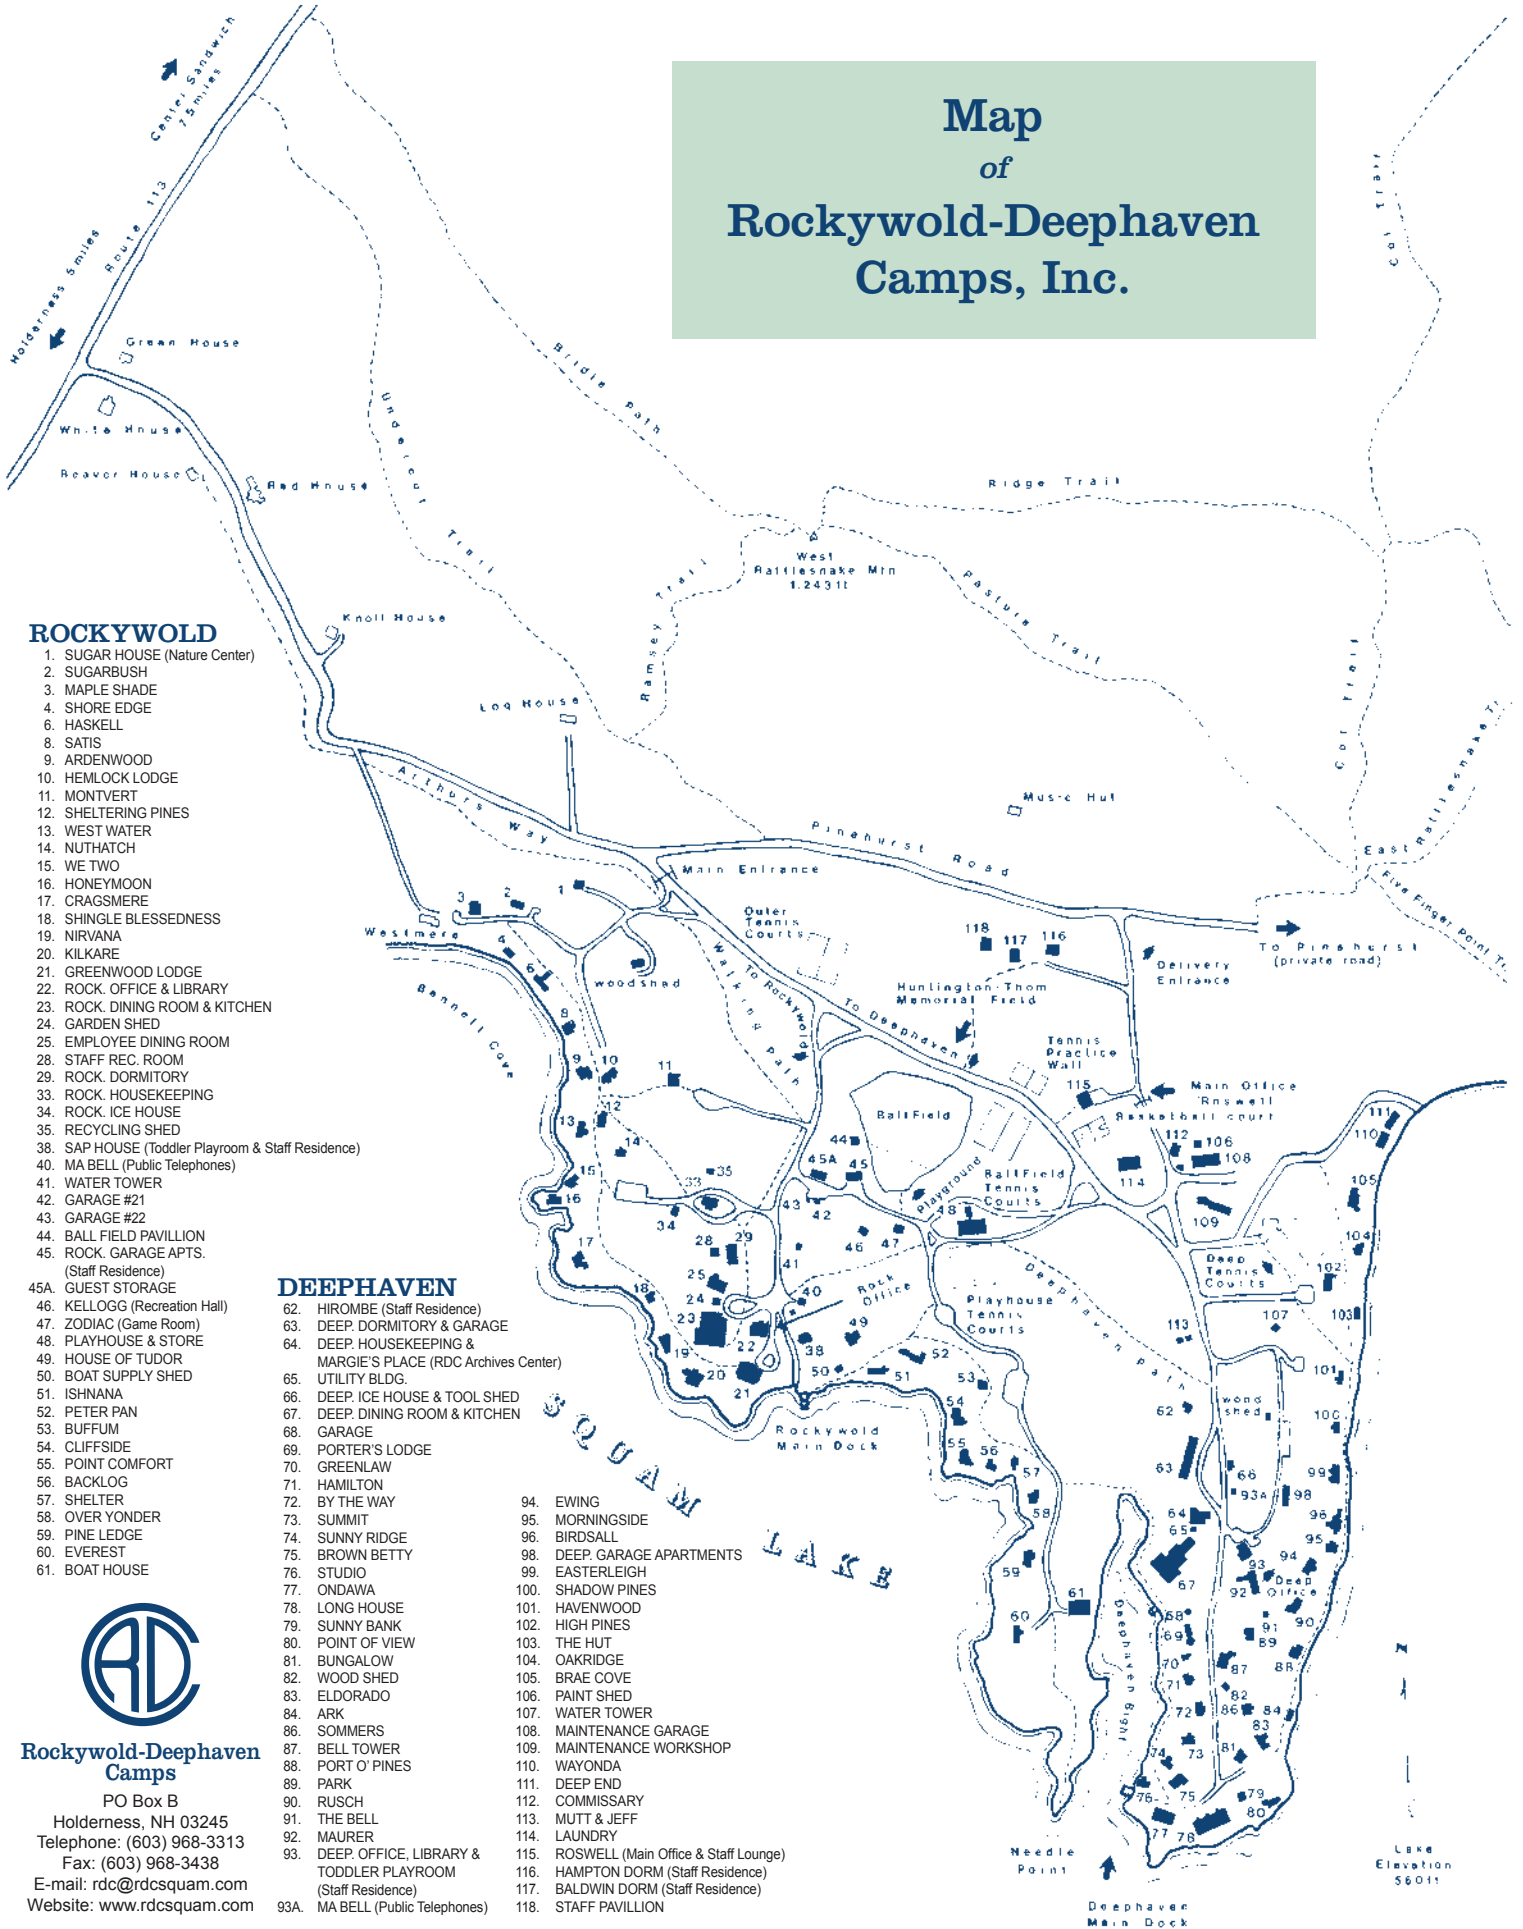

Map of Rockywold-Deephaven Camps, Inc.

ROCKYWOLD

1. SUGAR HOUSE (Nature Center)
2. SUGARBUSH
3. MAPLE SHADE
4. SHORE EDGE
6. HASKELL
8. SATIS
9. ARDENWOOD
10. HEMLOCK LODGE
11. MONVERT
12. SHELTERING PINES
13. WEST WATER
14. NUTHATCH
15. WE TWO
16. HONEYMOON
17. CRAGSMERE
18. SHINGLE BLESSEDNESS
19. NIRVANA
20. KILKARE
21. GREENWOOD LODGE
22. ROCK. OFFICE & LIBRARY
23. ROCK. DINING ROOM & KITCHEN
24. GARDEN SHED
25. EMPLOYEE DINING ROOM
28. STAFF REC. ROOM
29. ROCK. DORMITORY
33. ROCK. HOUSEKEEPING
34. ROCK. ICE HOUSE
35. RECYCLING SHED
38. SAP HOUSE (Toddler Playroom & Staff Residence)
40. MA BELL (Public Telephones)
41. WATER TOWER
42. GARAGE #21
43. GARAGE #22
44. BALL FIELD PAVILLION
45. ROCK. GARAGE APTS. (Staff Residence)