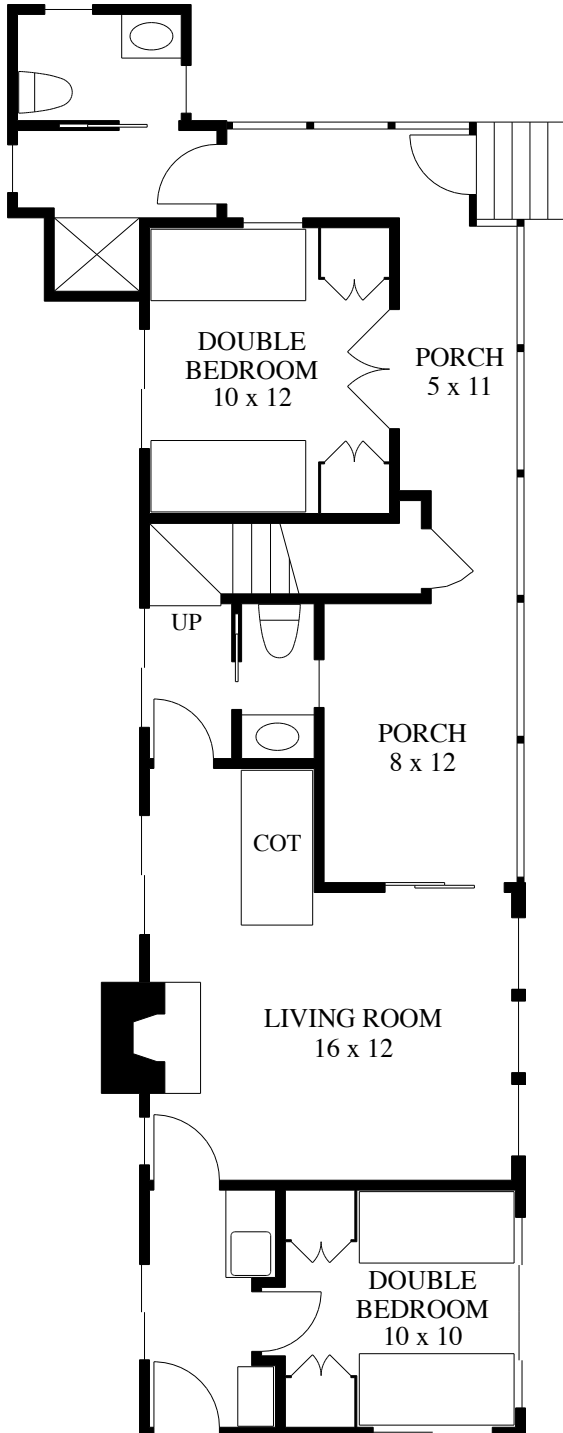

# ISHNANA

## First Floor

(Map #51)

## LAKE

Direct view of the lake  
8' away

## Cottage Particulars

- 5 Person Minimum Occupancy
- 3 Double Bedrooms
- 1 Cot
- 2 Toilets
- 1 Shower

Scale:  $\frac{1}{8}'' = 1'-0''$